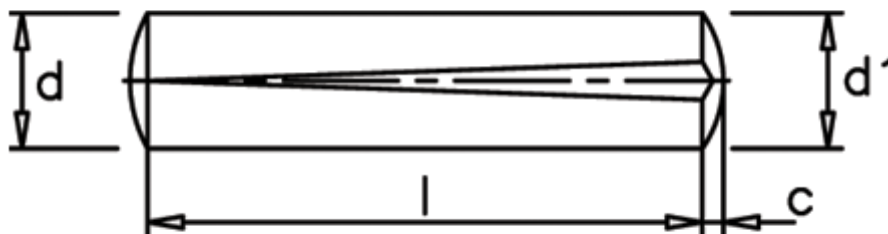

Article number: 08012204

Description: KLEE Slotted pin S1 2x6
Steel

Measures

c	= 0,3
d	= 2.0
d1	= 2.15
Length	= 6